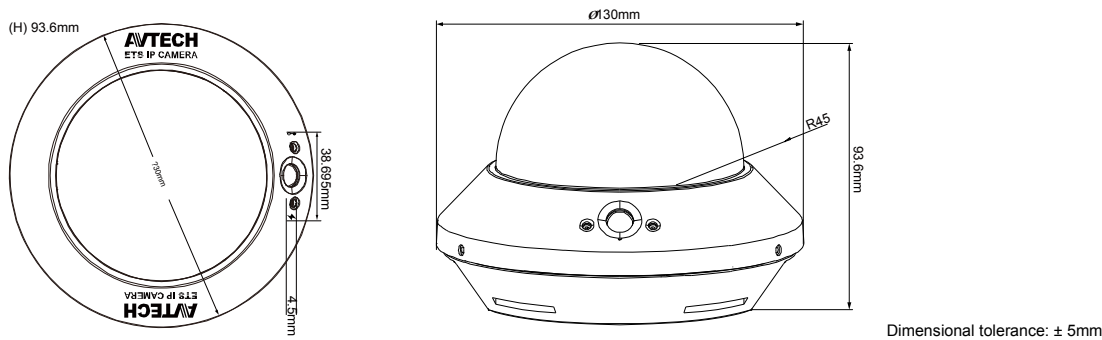

## ● SPECIFICATIONS (CONTINUED)

■ Network	
LAN Port	YES
LAN Speed	10/100 Based-T Ethernet
Supported Protocols	DDNS, PPPoE, DHCP, NTP, SNTP, TCP/IP, ICMP, SMTP, FTP, HTTP, RTP, RTSP, RTCP, IPv4/IPv6, Bonjour, UPnP, DNS, UDP, IGMP, QoS, SNMP
ONVIF Compatible	YES (Profile S)
Number of Online Users	10
Security	(1) Multiple user access levels with password (2) IP address filtering (3) Digest authentication
Remote Access	(1) Internet Explorer on Windows operating system (2) CMS Lite, 32CH CMS software for Windows operating system (3) EagleEyes on iOS & Android mobile devices
■ Video	
Network Compression	H.264 (Main Profile) / MJPEG
Video Resolution	1920 x 1080 / 1280 x 720 / 720 x 480 / 352 x 240
Frame Rate	30/25fps
Multiple Video Streaming	4 (H.264, MJPEG)
■ General	
Image Sensor	1/ 2.8" SONY CMOS image sensor
Min Illumination	0.1 Lux / F1.5, 0 Lux (LED ON)
Shutter Speed	1/10,000 ~ 1/7.5 (Slow shutter)
S/N Ratio	More than 48dB (AGC off)
Lens	f3.8mm / F1.5
Viewing Angle	83.2° (Diagonal) / 73.2° (Horizontal) / 42.8° (Vertical)
IR LED	1 Unit
IR Effective Distance**	Default: up to 15 meters
PIR Sensor	Detection Range 76° wide angle with up to 5m long distance at 2.5m height (under 30°C)
IR Shift	YES
Smart Light Control	YES
White Balance	ATW
WDR	YES
AGC	Auto
IRIS Mode	AES
POE	YES (IEEE 802.3af)
Privacy Mask	YES
External Alarm I/O	YES (1 in / 1 out)
RAM	20MB
MicroSD Card Slot	YES (up to 128GB)
Operating Temperature	0°C ~40°C
Operating Humidity	90% or less relative humidity
Power Source (±10%)	12V / 1A
Current Consumption (±10%)	400mA
Power Consumption (±10%)	6W (PoE) ; 6W (PoN) ; 4.8W (DC Adapter)
Net Weight (kg)	0.45

## ● DIMENSIONS